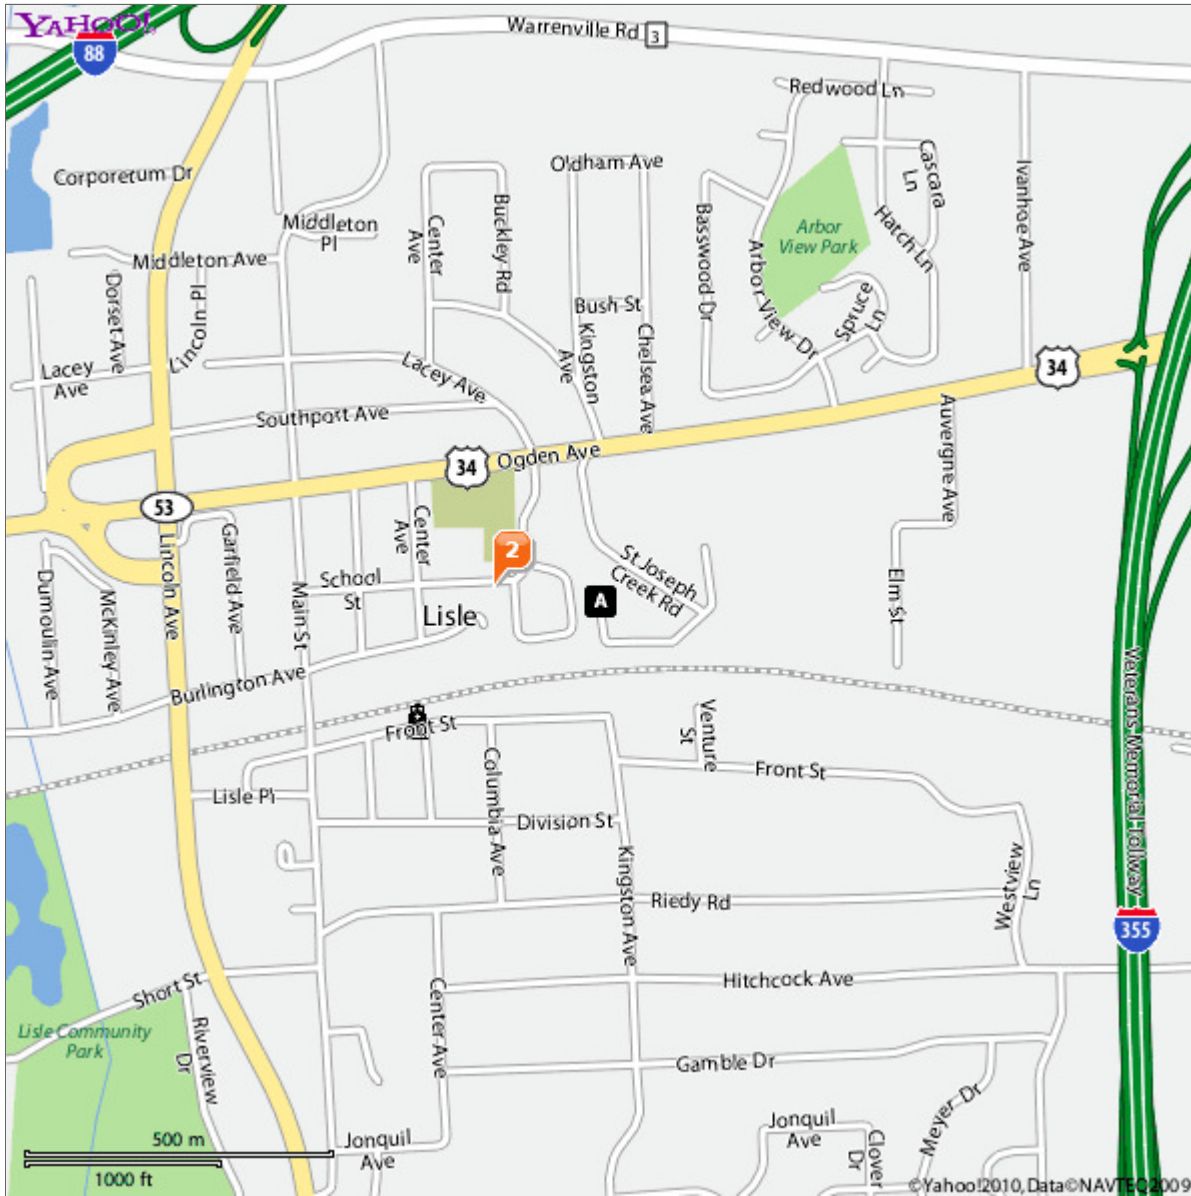

Map of 41.799476,-88.068194

Your Points of Interest

<p>1. Lisle Station Park Phone: (630) 968-0499 921 School St Lisle, IL 60532</p>
<p>2. Lisle Park Dist Phone: (630) 968-0499 921 School St Lisle, IL 60532</p>

When using any driving directions or map, it's a good idea to do a reality check and make sure the road still exists, watch out for construction, and follow all traffic safety precautions. This is only to be used as an aid in planning.